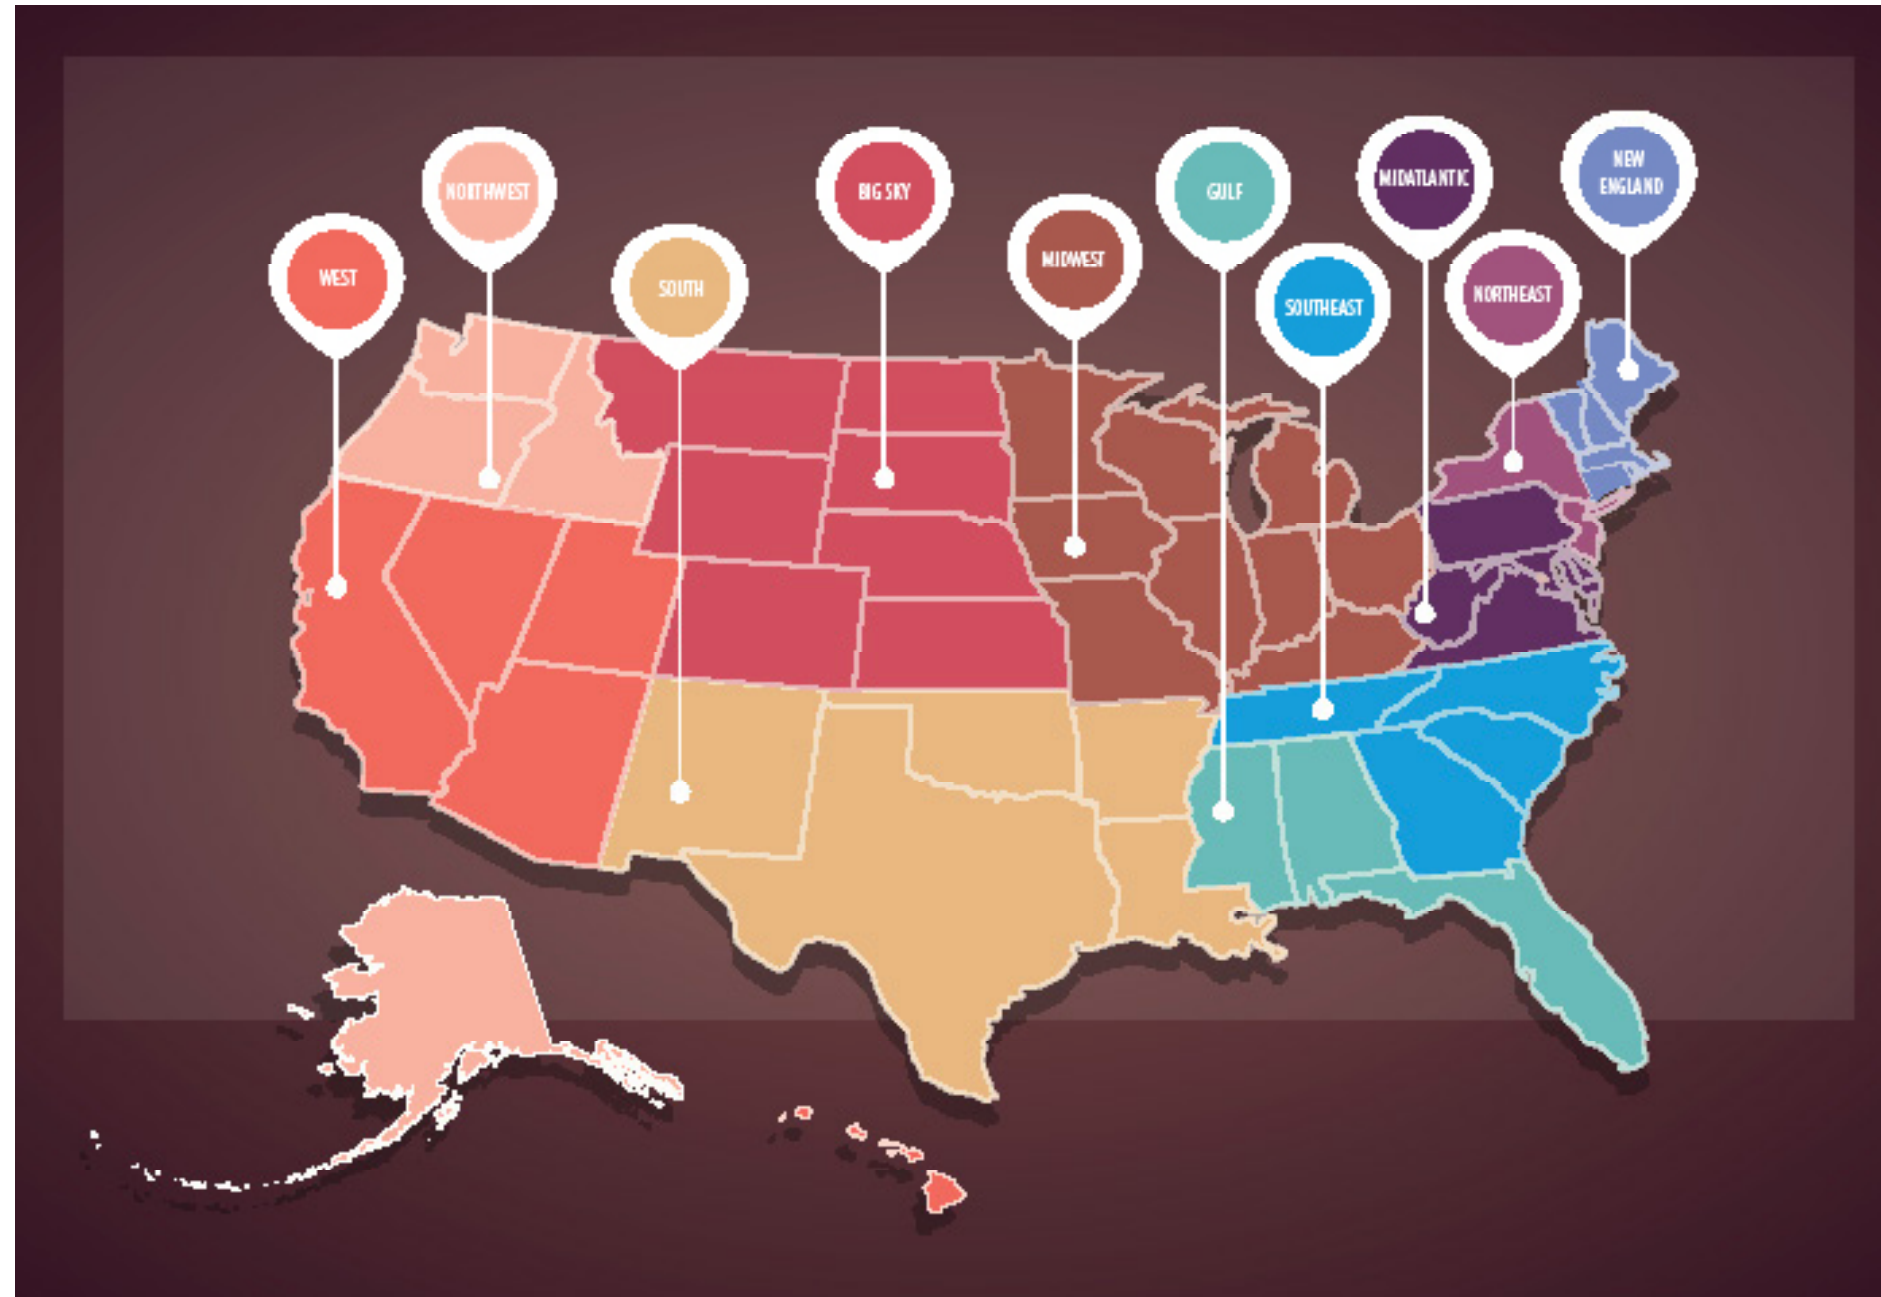

Top Shelf

BEVERAGE GUIDE 2025-2027

REGIONAL BEER / 2025-2027 PROGRAM