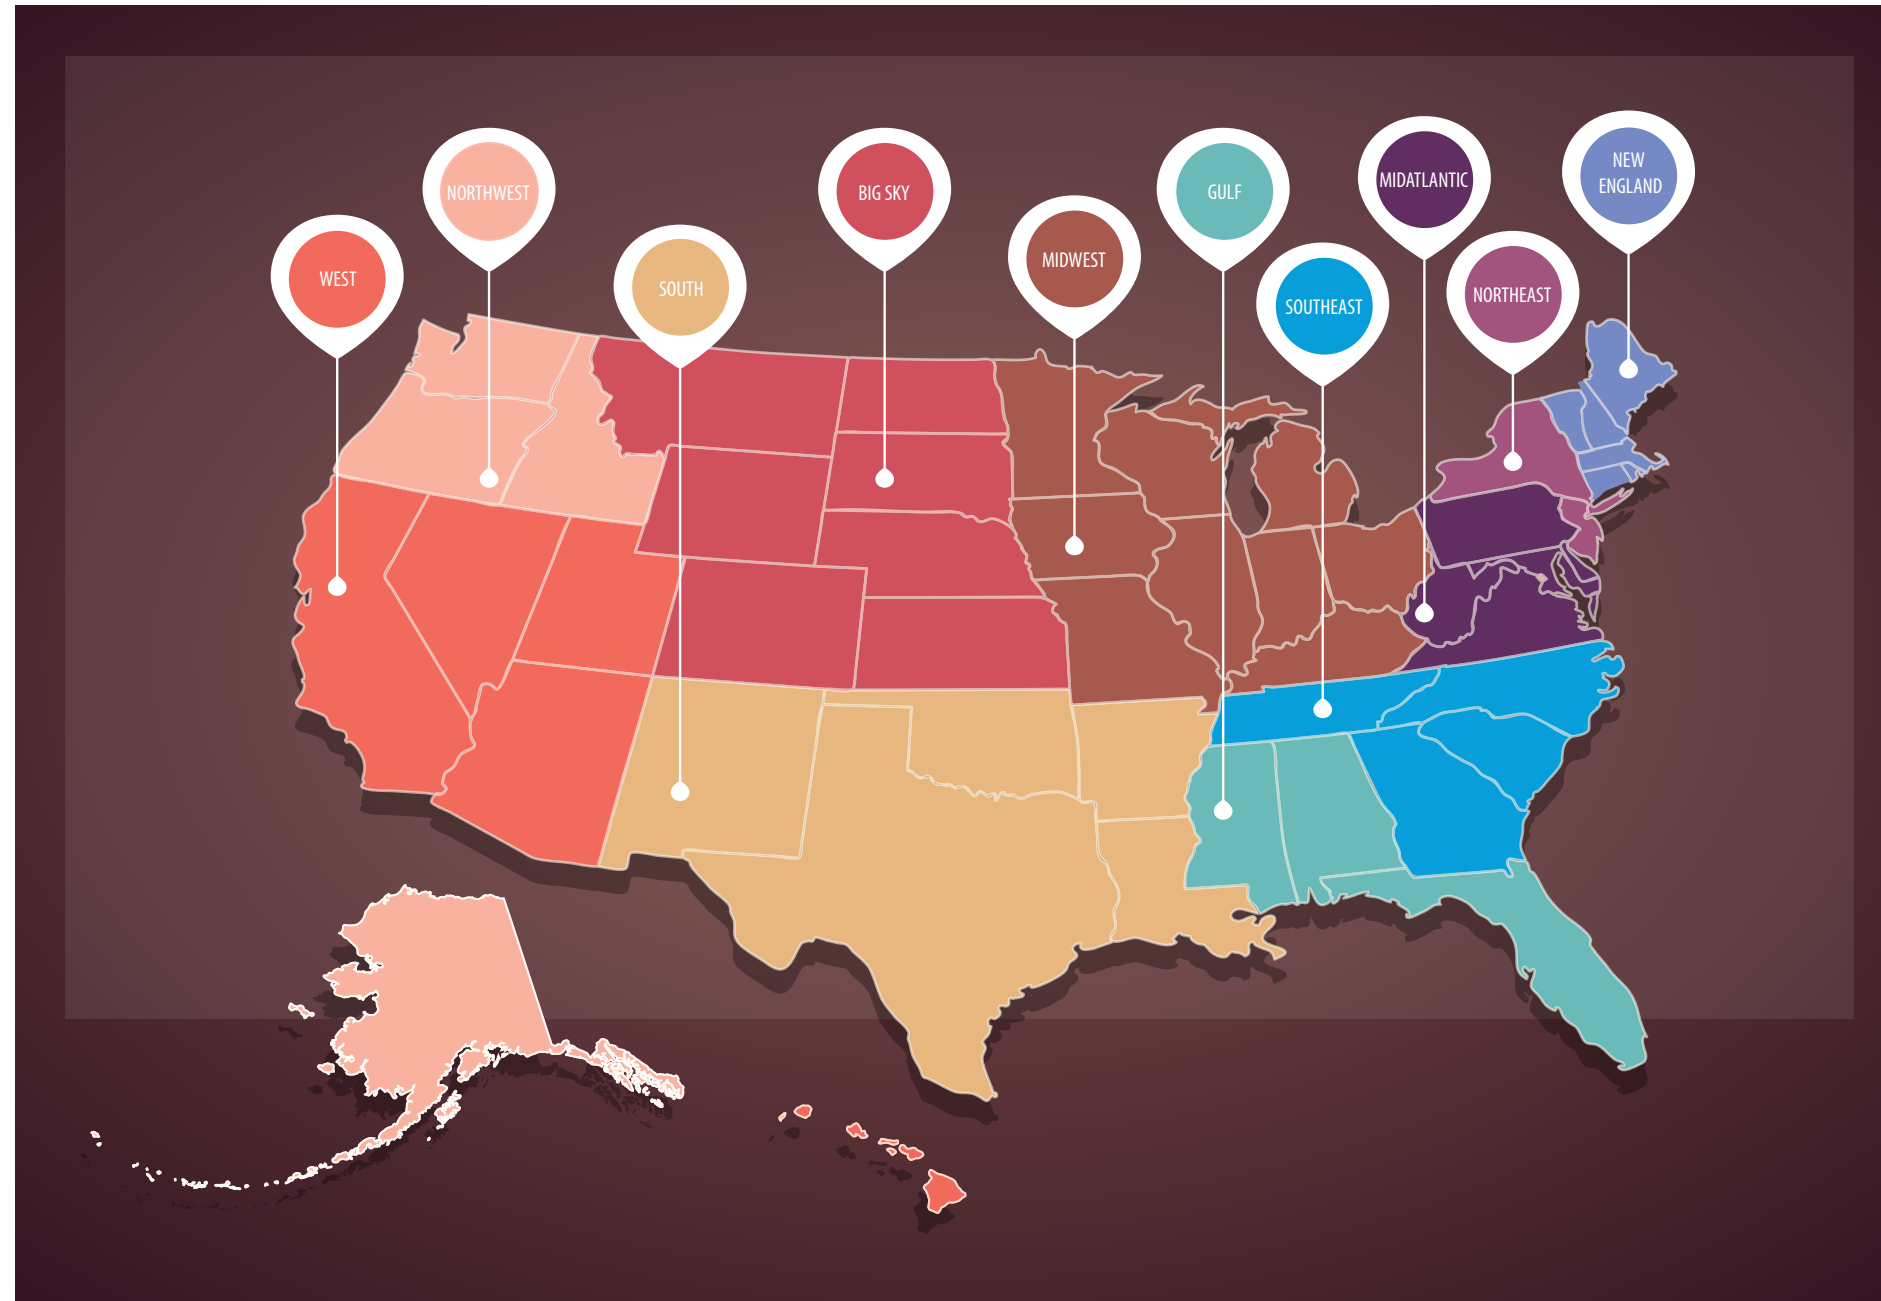

Top Shelf

BEVERAGE GUIDE 2025-2027

REGIONAL BEER / 2025-2027 PROGRAM