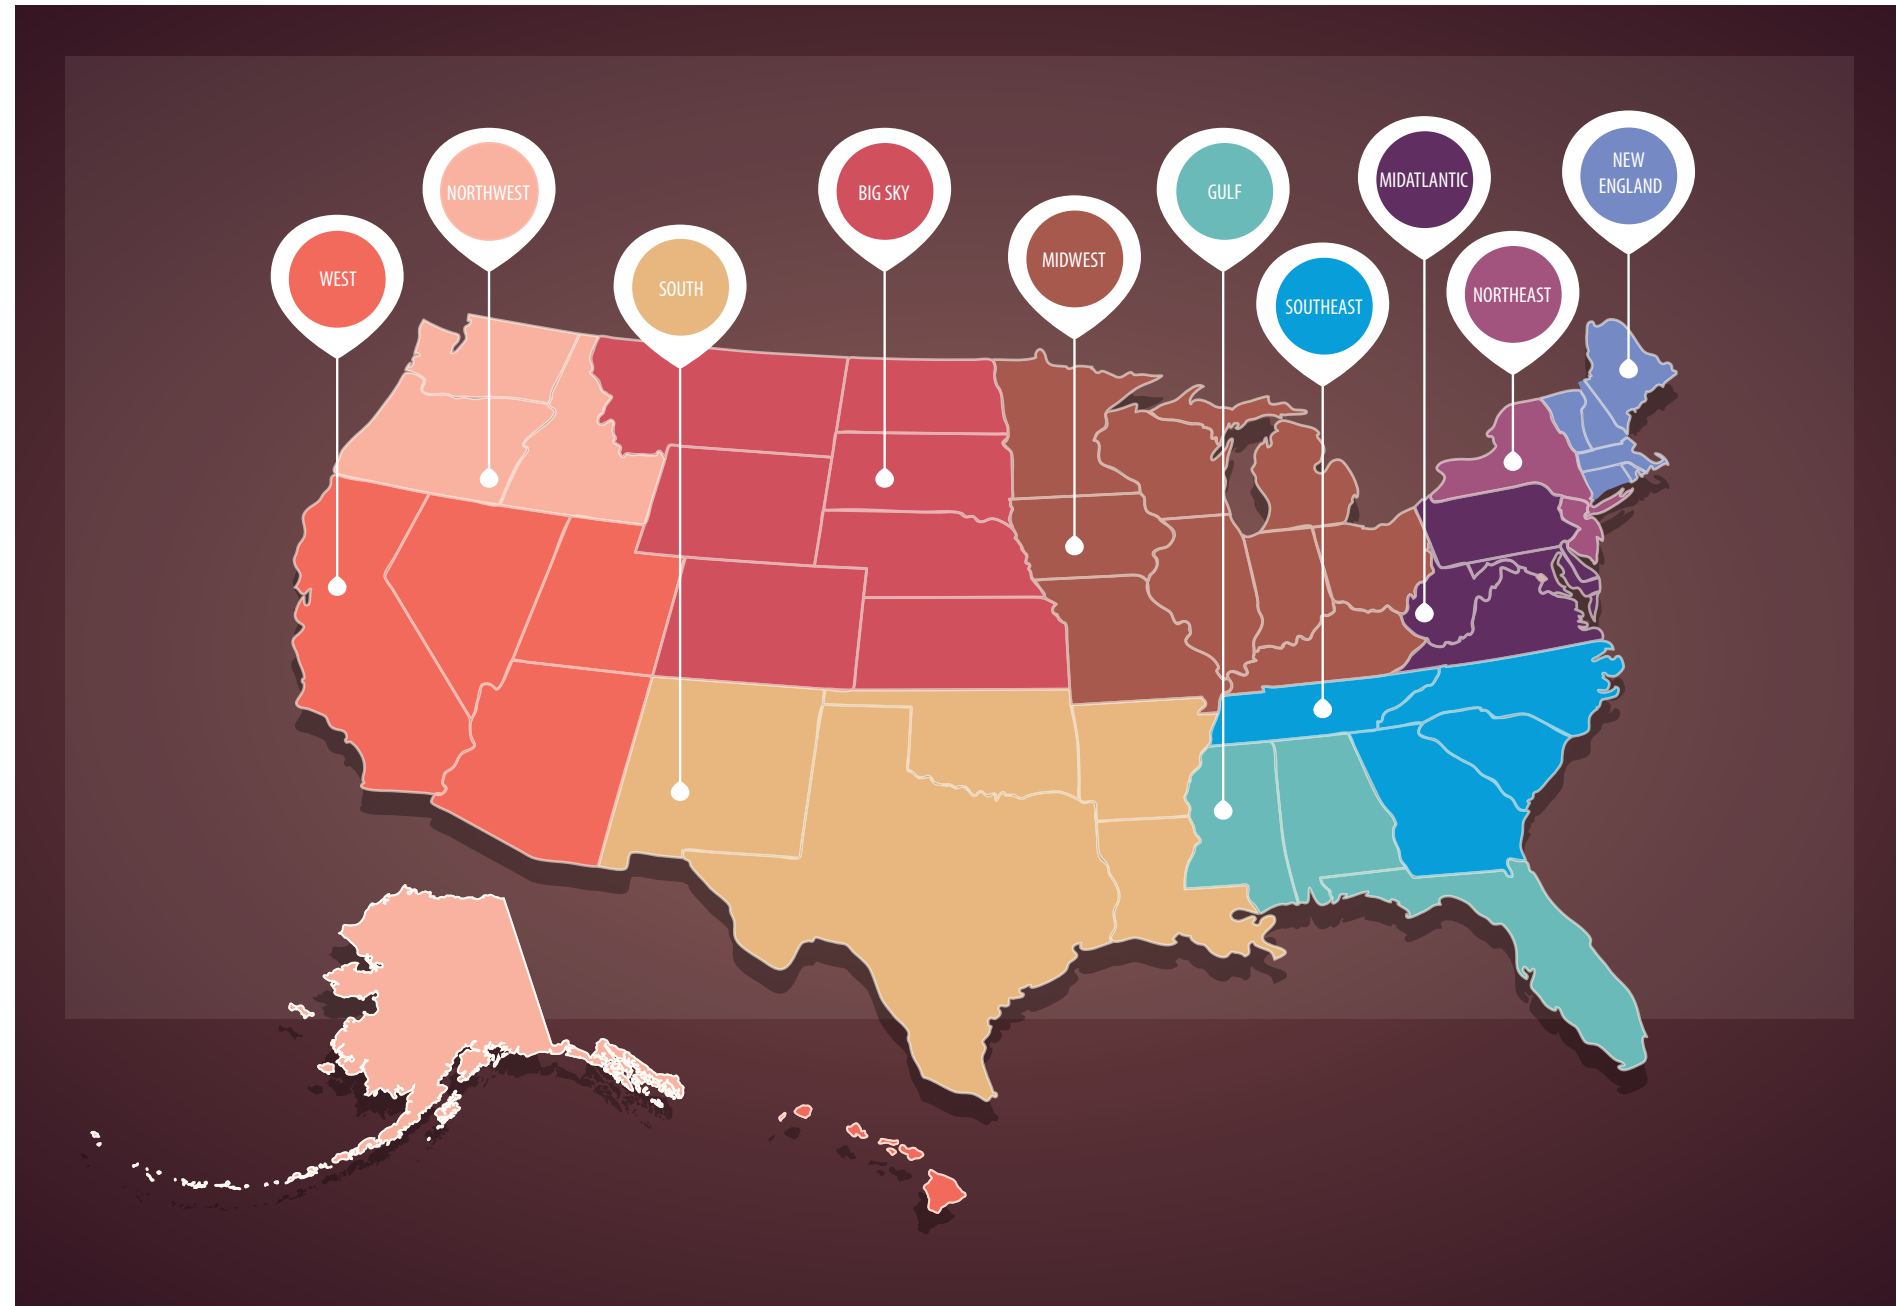

Top Shelf

BEVERAGE GUIDE 2025-2027

REGIONAL BEER / 2025-2027 PROGRAM