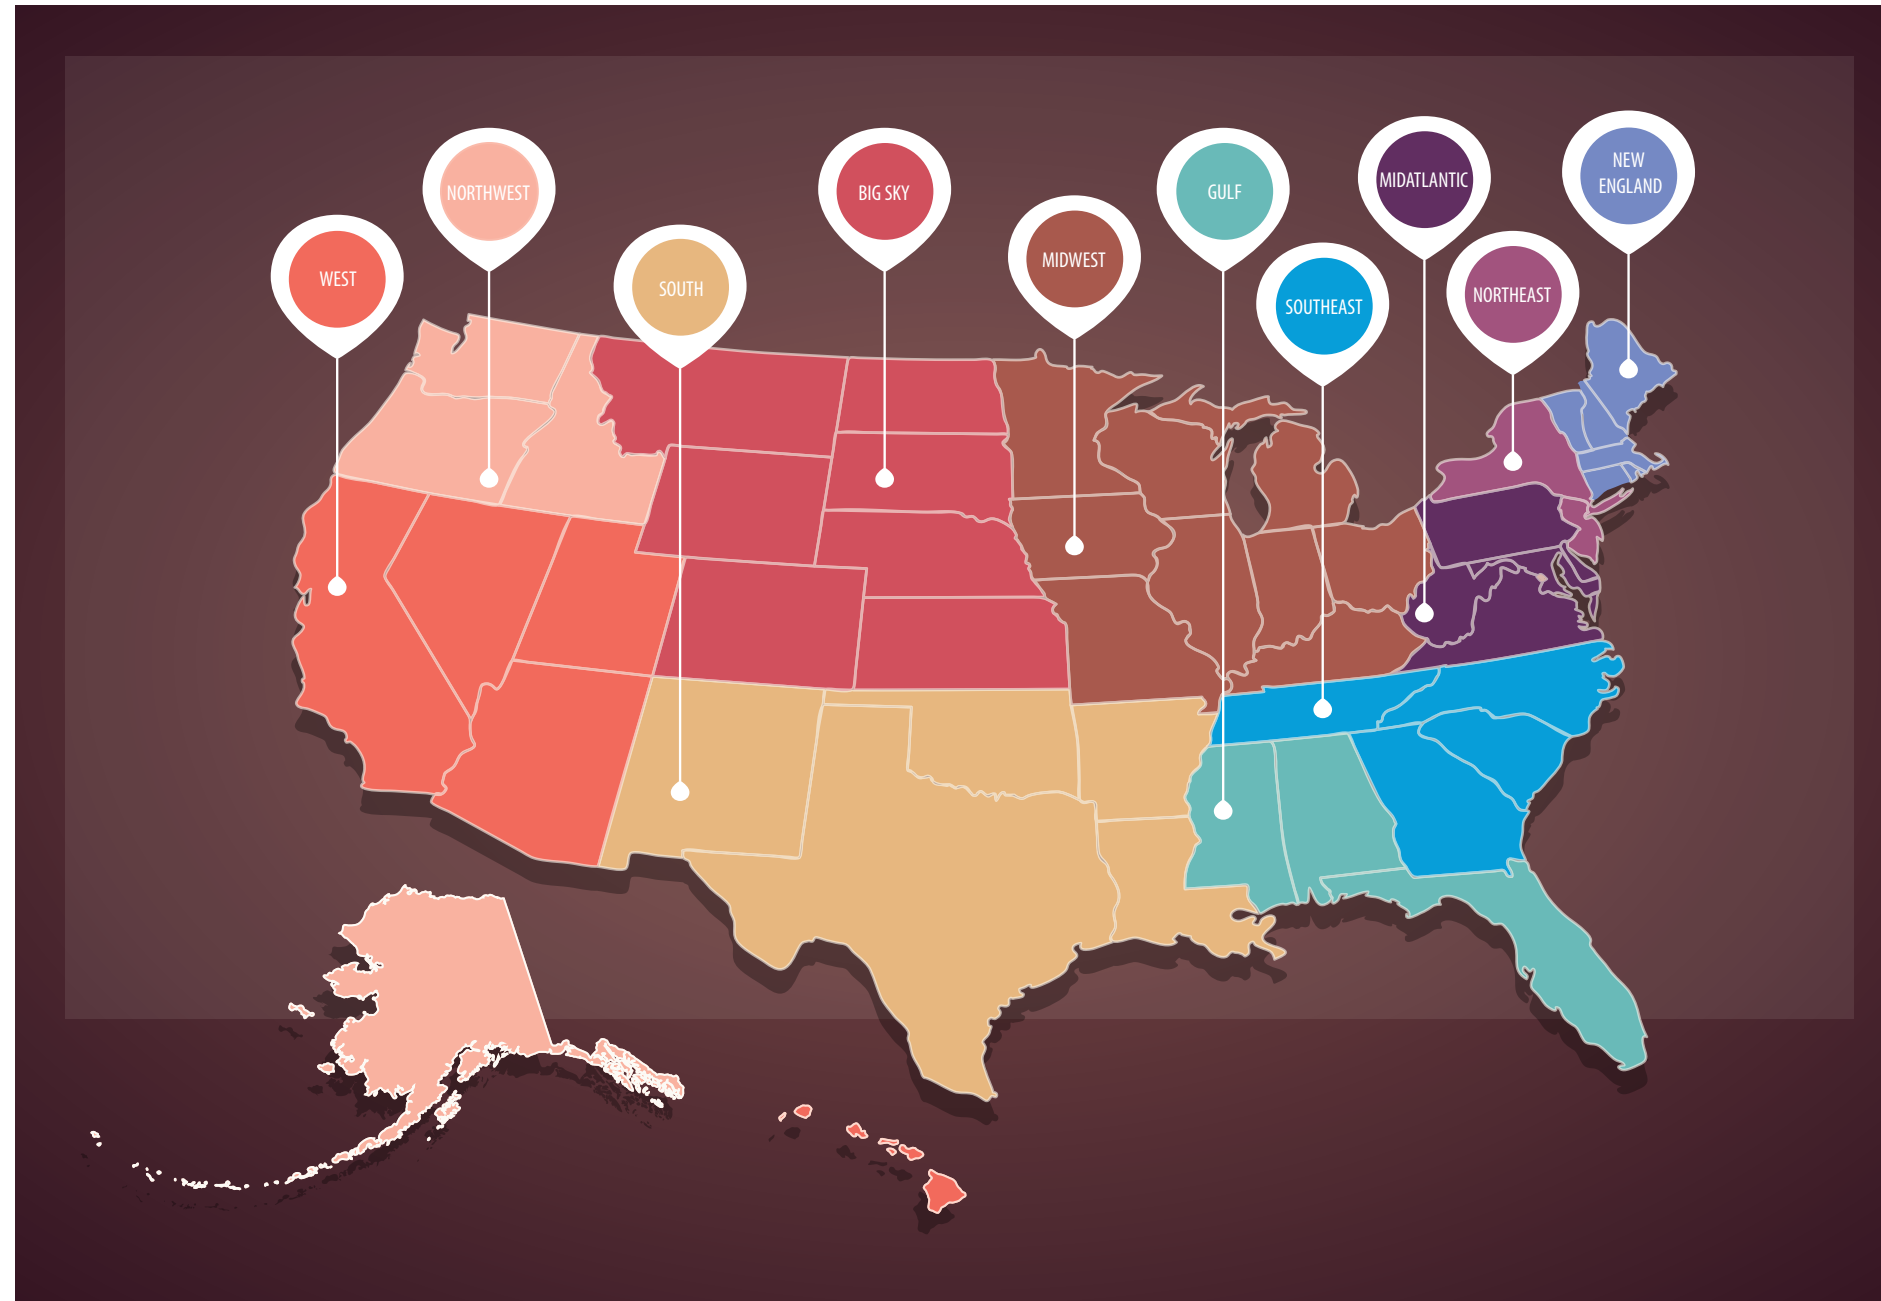

Top Shelf

BEER & SELTZER / 2023-2024 PROGRAM

BEVERAGE GUIDE 2023-2024